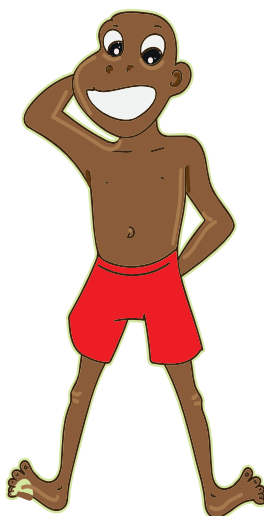

# Nyólo á moto a benama

Duálá

*Auteur : Soppi Ebondji Louise*

*Illustrations : Maureen Etondi*

*Design : Victoire Samè*

# Mulópó

A stylized illustration of a face with a brown complexion. At the top, there are dark, textured strokes representing hair. The face has two large, round, green eyes with black pupils and white highlights. The eyebrows are simple, curved lines. The mouth is a wide, open smile, showing a white interior. The word "Miso" is written in white, sans-serif font in the upper center of the face.